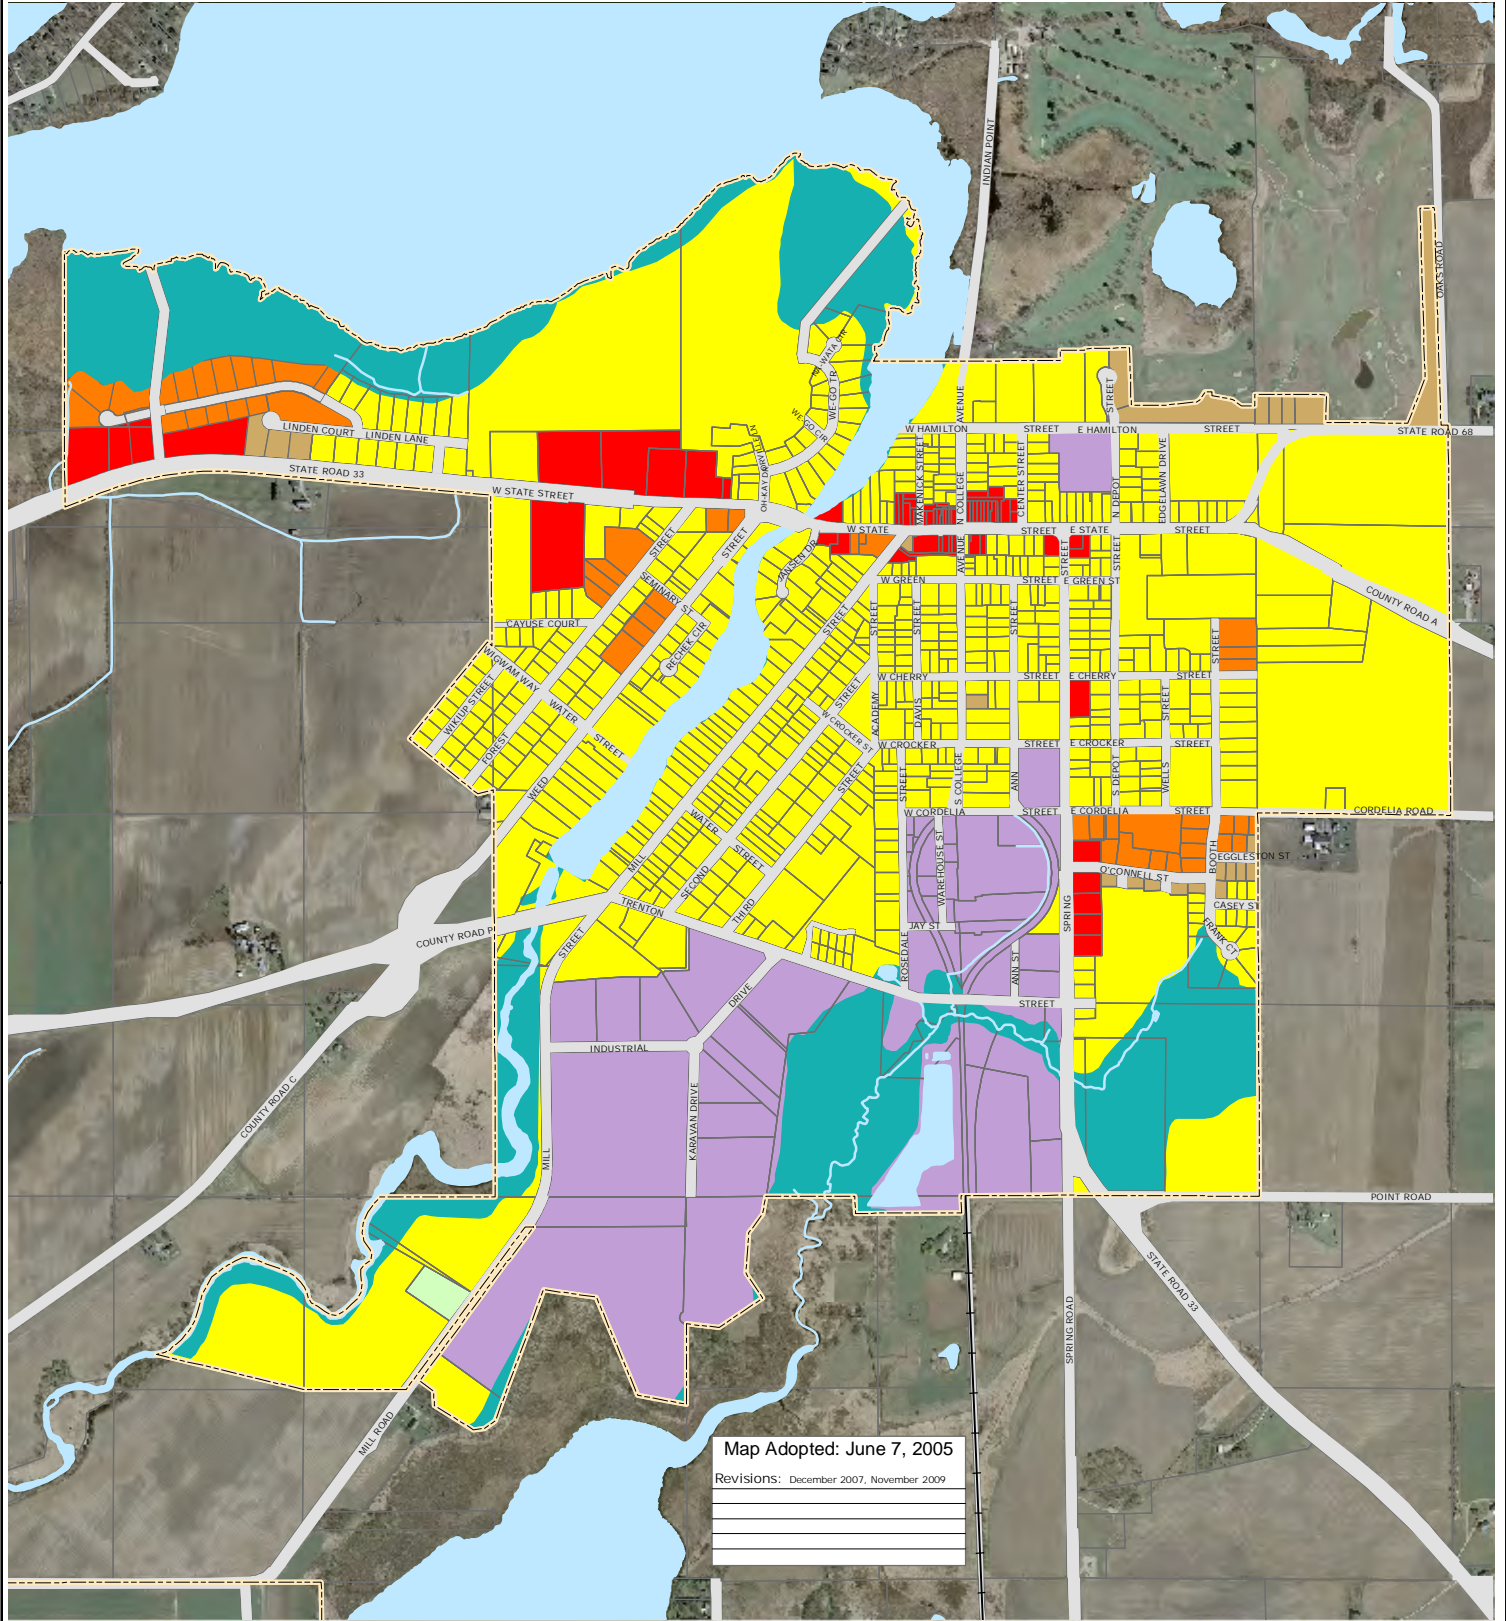

# Official Zoning City of Fox Lake, Dodge County, Wisconsin

Map Adopted: June 7, 2005  
 Revisions: December 2007, November 2009

Symbols		Zoning	
	City Boundary		R-1 One-Family Residence
	Railroad		R-2 Two-Family Residence
	Tax Parcel Boundary		R-3 Multi-Family Residence
	River and Stream		B-1 General Business
			I-1 Light Industrial
			C-1 Conservancy
			A-1 Agricultural
			Road Right-of-Way
			Waterbody

Dodge County  
Land Resources and Parks  
Department

Source: Dodge County Land Resources and Parks Department. Created: March 2005  
 2006 Aerial Photography

City of Fox Lake, Town of Fox Lake